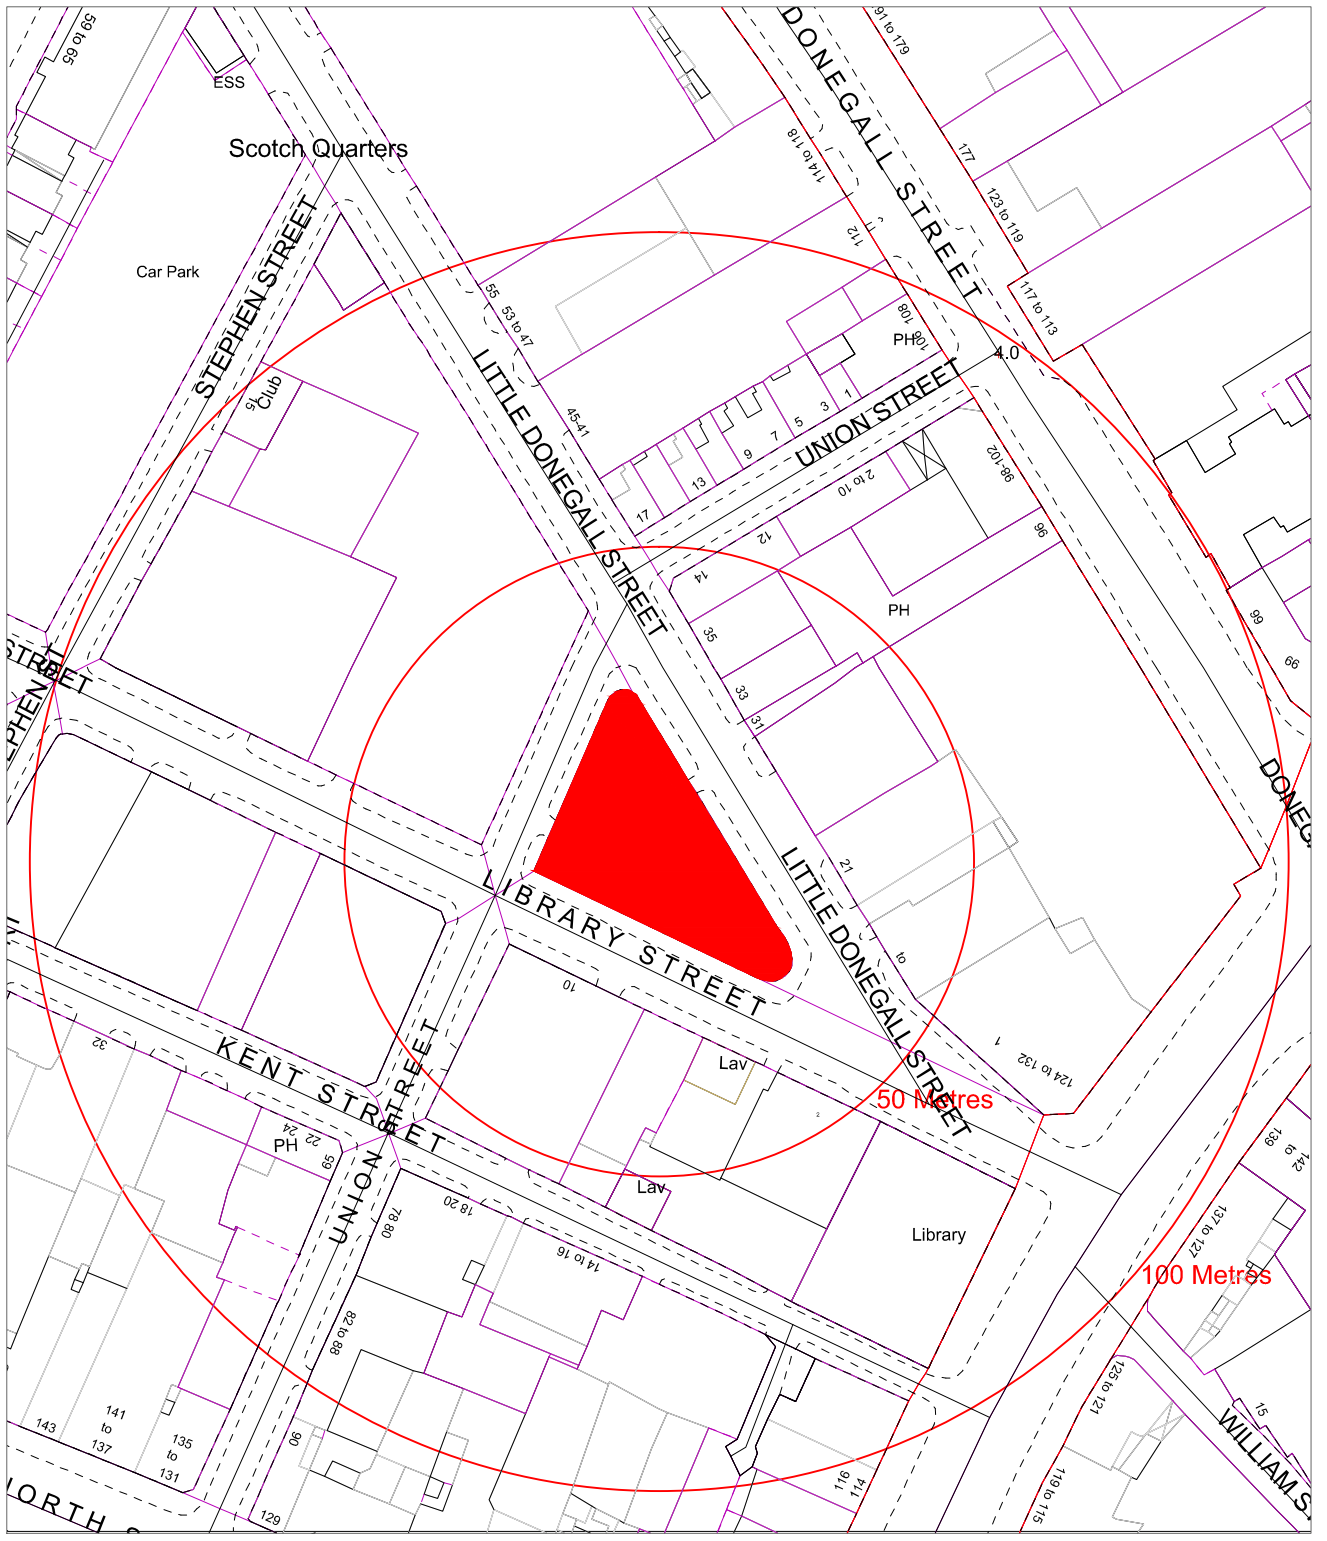

# Building Control Service

Belfast Mapping Data v3.0  
Prepared by I.S.B.  
Based upon the Ordnance Survey  
Of Northern Ireland map with the  
permission of the Director & Chief Executive.  
© CROWN COPYRIGHT 2003

## Appendix 2

DRAWN BY MT  
DATE 31/10/2017

The Bear and the Doll  
Little Donegall Street

SCALE 1:1250